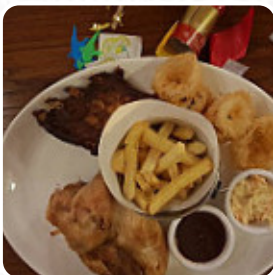

The Sheldon Arms Menu

<https://menuweb.menu>
2 Lord Sheldon Way, Tameside, United Kingdom
+441613712090 - <http://www.sheldonarms.co.uk>

Here you can find the [menu](#) of **The Sheldon Arms** in Tameside. At the moment, there are **28** meals and drinks on the card. Nestled in a welcoming atmosphere, the Sheldon Arms offers a delightful dining experience with commendable measures for guest safety. Patrons rave about the carvery, particularly the roast potatoes, Yorkshire puddings, and a rotating selection of fresh vegetables, though some have noted inconsistency in temperature and availability. The dog-friendly environment, combined with attentive and friendly service, enhances its charm, making it a great choice for families and walkers alike. While occasional misses have been reported, the overall satisfaction with both food quality and service makes the Sheldon Arms a recommended stop for any visitor.