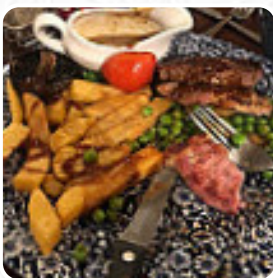

Here you can find the [menu](#) of **The Isambard Kingdom Brunel** in Portsmouth. At the moment, there are **26** courses and drinks on the card. We are a bustling city center Wetherspoon pub that offers food from 7am to 11pm every day. Our weekly club nights include Tuesday Steak Night, Wednesday Chicken Club, Thursday Curry Club, Friday Fish Friday, and Sunday Sunday Club. We also have a Monday Club with discounted drinks. Stop by for a quick lunch while shopping, morning coffee, or a few beers in the evening. We appreciate your feedback and look forward to hearing from you.