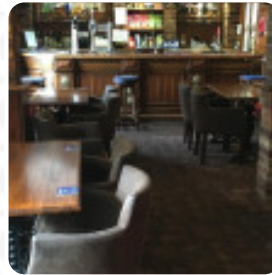

Queens Head Menu

<https://menuweb.menu>

Watling Street, Tamworth, United Kingdom

+441827282401 - <http://www.queensheadwilnecote.co.uk/>

On this site, you can find the **complete [menu](#) of Queens Head** from Tamworth. Currently, there are **22** meals and drinks up for grabs. The Queens Head is a family-friendly pub located in the heart of Wilnecote, standing on the old A5 Watling Street. Recently refurbished and extended, this vibrant and characterful pub retains many original features dating back around 600 years. With ties to the notorious highwayman Dick Turpin, visitors can explore Turpin's lookout post in the corner of Dick's Room. The pub offers an extended play area, improved Beer Garden, and function room hire for various events. Proud to be a dog-friendly establishment, the Queens Head provides treats and plenty of water bowls for thirsty pets. Additionally, the pub supports several local charities with regular donations. Contact us for more information.