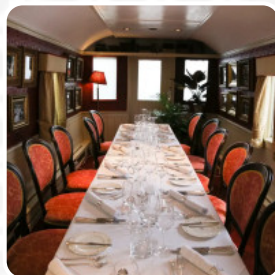

## Countess of York-National Railway Museum Menu

<https://menuweb.menu>

Leeman road York, North Yorkshire YO26 4XJ, United Kingdom

+441904686295 - <https://www.railwaymuseum.org.uk/visit/countess-york>

On this website, you can find the **complete [menu](#)** of **Countess of York-National Railway Museum** from York. Currently, there are **22** menus and drinks available. Indulge in high-class railway dining in the beautifully restored rail carriage, the Countess of York, located in the South Gardens of the National Railway Museum. Experience a traditional Afternoon Tea package featuring delicious sandwiches, delicate cakes, homebaked scones, and a wide variety of Taylor's of Harrogate fine leaf teas. The luxurious furnishings and elegant ambience in the carriage add a touch of sophistication to your dining experience. We look forward to welcoming you aboard in 2024.