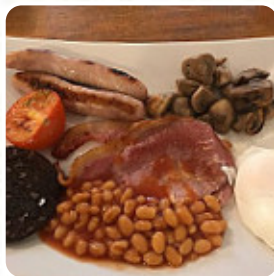

A comprehensive [menu](#) of **The Arthouse Cafe, Deli And Gallery** from Barnsley covering all **21** meals and drinks can be found here on the card. Nestled in the heart of the community, this charming cafe combines a warm ambiance with delightful culinary offerings. Patrons rave about the exceptional coffee and a diverse menu that includes standout veggie breakfasts, halloumi wraps, and delectable hand-made cakes. While some note inconsistencies in service and food quality, the friendly staff and cozy atmosphere create a welcoming experience. Special events, such as afternoon tea, add to its allure, making it ideal for celebrations. Overall, whether you're stopping by for a quick coffee, a leisurely meal, or a special gathering, this cafe comes highly recommended for its charm and flavor.