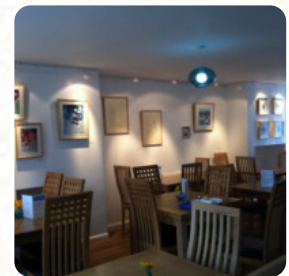

A comprehensive [menu](#) of **The Arthouse Cafe, Deli And Gallery** from Barnsley covering all **21** meals and drinks can be found here on the card. Nestled in the heart of the community, this charming cafe combines a warm ambiance with delightful culinary offerings. Patrons rave about the exceptional coffee and a diverse menu that includes standout veggie breakfasts, halloumi wraps, and delectable hand-made cakes. While some note inconsistencies in service and food quality, the friendly staff and cozy atmosphere create a welcoming experience. Special events, such as afternoon tea, add to its allure, making it ideal for celebrations. Overall, whether you're stopping by for a quick coffee, a leisurely meal, or a special gathering, this cafe comes highly recommended for its charm and flavor.