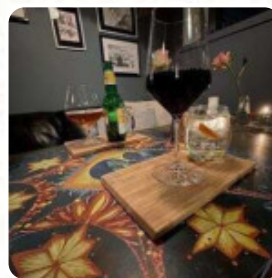

Art Cafe Speisekarte

<https://speisekarte.menu/>

Richard Withs Plass 2 (at Prostneset Havneterminal), Tromsøe, Norway, 9008
+4793980475

Art Cafe Speisekarte

Drinks

DRINKS

Dessert

TIRAMISU