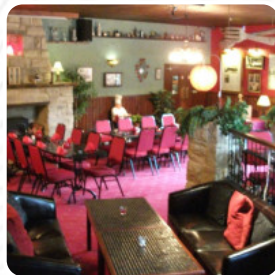

Anglers Arms Menu

<https://menuweb.menu>

The Dukes Pantry Tea Room, Hexham, NE48 1, United Kingdom, Northumberland
+441434439062,+441434250072,+441434250230 - <https://theanglersarmskielder.com/>

Here you can find the [menu](#) of **Anglers Arms** in Northumberland. At the moment, there are **20** meals and drinks on the card. The Anglers Arms Kielder, under new management as of April 2023, welcomes both old and new customers! We are currently undergoing renovations to make your experience even better for the next season.

Opening hours are Mon to Thurs 12 noon to 11.00pm, Fri and Sat 11.00am to 12 midnight, Sun 12 noon to 10.30pm. Food is served 12 noon to 8.30pm, closing at 6pm on Sundays. Our bar is fully stocked, offering specially brewed local beers. We have a wide range of snacks for both kids and adults, making it the perfect spot for anyone. Located in the UK's most remote village, it has a quirky charm that feels like stepping back in time. With static caravans for rent, a large beer garden, and facilities for disabled and baby changing, we cater to all needs. Just a 2-minute walk from Kielder Camp site, we are the perfect destination for a relaxing meal or drink.