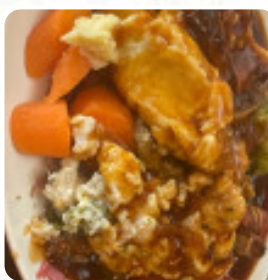

On this site, you can find the **complete [menu](#) of Squire Yorke** from Wrexham. Currently, there are **20** dishes and drinks available. The Squire Yorke is a pub located in the heart of Wrexham, known for our passion for carvery. Our friendly team is dedicated to serving you your favorites from our carefully crafted drinks menu, which includes everything from soft drinks to quality ales and delicious wines. Our fresh carvery is available daily, offering succulent roast meats and seasonal vegetables alongside classic pub dishes. Whether you're looking for a cozy date night spot, a weekend indulgence, lively sports viewing, or a special family celebration, Squire Yorke brings the community together. Whether it's traditional comfort food or a little extra something to make everyday life more enjoyable, Squire Yorke has exactly what you're looking for and more.