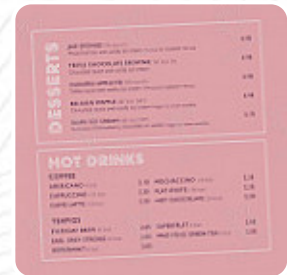

Queens Head Menu

<https://menuweb.menu>

60 Paternoster Hill, Epping Forest, United Kingdom
+441992718611 - <https://www.mcmullens.co.uk>

On this website, you can find the **complete menu** of **Queens Head** from Epping Forest. Currently, there are **20** dishes and drinks available. The Queen's Head is a traditional pub with a friendly atmosphere, offering value pub food, freshly cooked pizza, award-winning local ales, world beers, hand-selected wines, and traditional pub games. Guests can also enjoy alfresco dining and drinking when the weather permits.

Queens Head Menu

Starters & Salads

POTATO CHIPS

Indian

CHICKEN CURRY

Asiatische Gerichte - Huhn

THAI CURRY

Ingredients Used