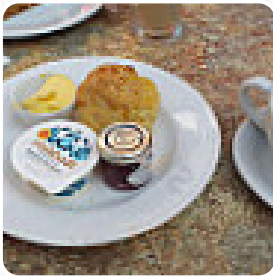

The Cafe In Sherwood Forest Menu

<https://menuweb.menu>

Sherwood Forest Arts Craft Centre, Newark and Sherwood, United Kingdom
+441623824033 - <http://www.stop4t.co.uk/>

On this webpage, you can find the **complete menu** of **The Cafe In Sherwood Forest** from Newark and Sherwood. Currently, there are **20** courses and drinks available. Nestled in the heart of Sherwood Forest's craft center, this café offers a charming escape for visitors. While the ambiance is inviting, concerns arise over its dog policy, leaving pet owners disappointed after long travels. Despite a promising selection of cakes and light meals, some patrons found the offerings lacked flavor and came in unappealing portions. Service can be slow during busy times, though staff are generally friendly and apologetic when mistakes occur. The café is praised for its eco-friendly options and reasonable prices, making it a preferred spot for locals and those seeking a relaxed experience after a forest stroll.