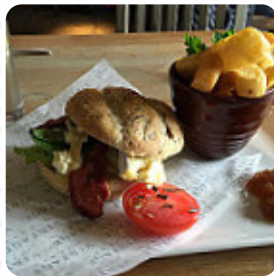

On this homepage, you can find the **complete [menu](#) of The Churchmouse** from County Durham. Currently, there are **20** menus and drinks available. The Church Mouse in Chester-le-Street offers a charming country pub experience with a rustic atmosphere. Enjoy hearty, seasonal pub food from our menu, along with carefully selected cask ales and fine wines at our bar.