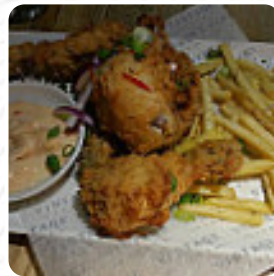

On this homepage, you can find the **complete [menu](#) of The Churchmouse** from County Durham. Currently, there are **20** menus and drinks available. The Church Mouse in Chester-le-Street offers a charming country pub experience with a rustic atmosphere. Enjoy hearty, seasonal pub food from our menu, along with carefully selected cask ales and fine wines at our bar.