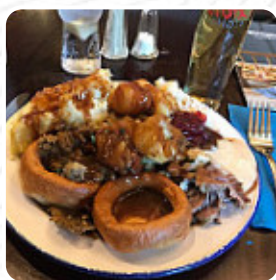

## *White Swan Menu*

<https://menuweb.menu>

Wythall, Bromsgrove, United Kingdom

0141564826894 -

<http://www.stonehouserestaurants.co.uk/nationalsearch/eastandwestmidlands/thewhiteswanwythall>

Here you can find the [menu](#) of **White Swan** in Bromsgrove. At the moment, there are **19** meals and drinks on the card. At The Swan, reviews paint a tapestry of contrasting dining experiences. Guests have encountered a mix of delightful service and mediocre food quality. While the carvery was appreciated by some for its variety, others lamented bland vegetables and overcooked dishes. Service delays added to frustrations, with lengthy waits for meals and drinks. However, standout staff members, particularly assistant manager Nikita, have left a positive impression with their warmth and expertise. The pub's atmosphere is family-friendly, complemented by events and a diverse menu, making it a spot worth considering for some, despite the mixed feedback on food consistency.