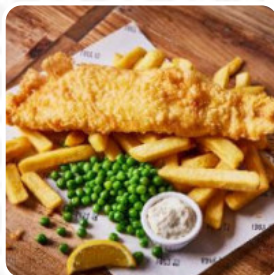

A complete [menu](#) of Spindle And Thread from Wycombe covering all **15** meals and drinks can be found here on the card. The Spindle and Thread is a welcoming pub located in the historic town of High Wycombe. We offer a delicious carvery every day, along with a variety of pub favorites. Our extensive menu includes drinks from around the world, ensuring there is something for everyone to enjoy. Come and relax by our cozy fireplace, unwind after a busy day, or kick back on the weekend. Bring the whole family, as we have a children's play area for the kids to explore. From cask ales to chicken tikka masala, The Spindle and Thread has something for every taste.