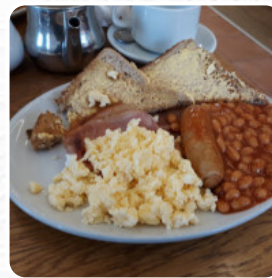

A complete [menu](https://menuweb.menu) of **The Coffee Pot** from King's Lynn and West Norfolk covering all **19** dishes and drinks can be found here on the menu. The Coffee Pot offers a delightful experience with friendly staff and excellent service.

The menu includes a variety of delicious options such as homemade cakes, fresh sandwiches, and quality sausages. The coffee is great and the prices are reasonable. The cafe has a cozy atmosphere with sea views and clean surroundings. Customers rave about the food, drinks, and overall pleasant experience. Whether you're looking for a quick snack, a leisurely lunch, or a nice cup of tea, this cafe is a must-visit. Don't miss out on the tasty treats and warm hospitality at The Coffee Pot.