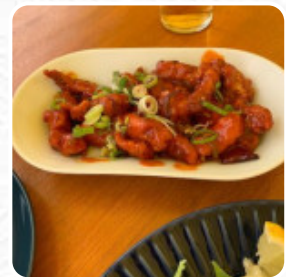

Momo Station Menu

<https://menuweb.menu>

22 Station Road, Rushmoor, United Kingdom

+441252444206,+441252315541

A comprehensive [menu](https://menuweb.menu) of Momo Station from Rushmoor covering all **19** meals and drinks can be found here on the menu. A hidden gem in Aldershot, this Nepalese restaurant offers delicious and authentic cuisine. From spicy Chitwan Lamb to flavorful momos, the food here will surely awaken your taste buds. The service is top-notch, with a warm atmosphere and quick service. Whether you're craving Nepalese delicacies like momos or samosas, this place won't disappoint. Don't miss out on the fantastic Momo Station experience - it's like stepping into mini Nepal. With scrumptious dishes and attentive staff, this restaurant is a must-visit for those seeking flavorful Nepalese fare in Aldershot.