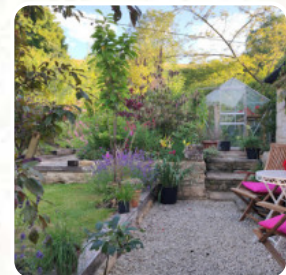

Snowhill Arms Menu

<https://menuweb.menu>

Snowhill, Tewkesbury, United Kingdom

+441386852653 - <http://www.snowhillarms.co.uk/>

Here you can find the [menu](#) of **Snowhill Arms** in Tewkesbury. At the moment, there are **18** courses and drinks on the menu. Snowhill Manor is a historic, charming pub that offers hearty and delicious meals. The Ploughman's platter is a perfect shareable option. The atmosphere is relaxed and friendly, with efficient service. The locally made meat pies are a standout, with excellent Sunday roast beef also available. The rustic building adds to the charm, making it a perfect spot for a post-hike pub lunch. Overall, it's a gem of a local pub with reasonably priced food and good service, ideal for a casual evening out.