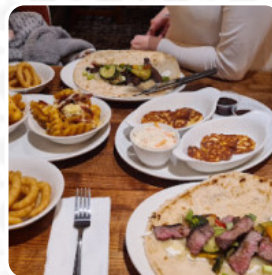

Here you can find the [menu](#) of **Rose Crown** in Nottingham. At the moment, there are **18** meals and drinks on the card. The Rose and Crown restaurant offers a mix of food experiences, with some diners finding the mixed grill and pub food underwhelming and overpriced, while others praise the traditional Sunday roast and buffet options. The staff is friendly and accommodating, providing great service for special occasions like birthday parties. The atmosphere is described as lively and welcoming, with excellent drink service and massive portions of tasty meals on offer. Overall, visitors can expect a warm welcome and good food in a clean, spacious environment, with a few minor inconveniences such as slow drink service and parking fees.

Ingredients Used

BACON

SAUSAGE

RASPBERRY

FRUIT

These Types Of Dishes Are Being Served

MEAT

BURGER

CHICKEN

PANINI

BREAD

Rose Crown

500 Derby Road, Nottingham,
United Kingdom

Opening Hours:

Sunday 10:00-23:30

Monday 10:00-23:30