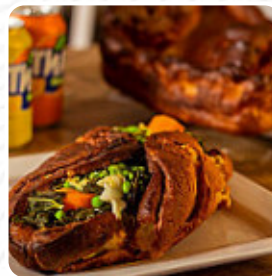

On this site, you can find the **complete [menu](#)** of **Cafe At Inn On The Park At Allensford Park** from County Durham. Currently, there are **17** meals and drinks up for grabs. A recent stop at the restaurant offered a mixed experience. While some customers found the setting nice, the friendliness lacking and prices high, others raved about the efficient staff, delicious food, and pleasant atmosphere. Complaints about issues like lack of seasoning in the soup, poor presentation, and dirty facilities were balanced with praises of hot and tasty meals, welcoming service, and great value for money. Mixed reviews included complaints about parking and bathroom accessibility, but ultimately, the general consensus seemed to lean towards positive dining experiences with some room for improvement.