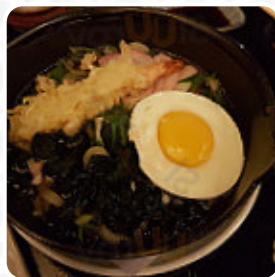

[The Menu](#) of Momo Japanese Restaurant from London includes about 15 different meals and drinks. On average, you pay for a dish / drink about £18.