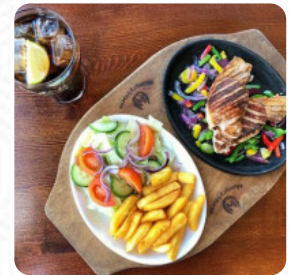

Copcut Elm Menu

<https://menuweb.menu>
Roman Way, Wychavon, United Kingdom

A **comprehensive [menu](https://menuweb.menu) of Copcut Elm** from Wychavon covering all **16** courses and drinks can be found here on the menu. The Copcut Elm in Droitwich has been receiving mixed reviews lately. While some customers have had negative experiences with poor service, sticky tables, and terrible food, others have praised the friendly staff, great kids' corner, and value for money. A standout mention goes to Jade, a particularly friendly and accommodating server. Despite some issues, overall, the restaurant seems to offer a variety of experiences for different customers. This makes it worth a visit for those looking for a family-friendly spot with tasty meals at affordable prices.

Copcut Elm Menu

Fish Dishes

FISH AND CHIPS

Drinks

DRINKS

From The Grill

RIBS

Mexican Dishes

BURRITO

Hot Drink

HOT CHOCOLATE

Indian

ROTI

CHICKEN CURRY

These Types Of Dishes Are Being Served

FISH