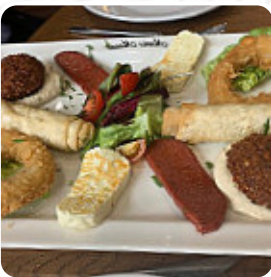

## Mem's Mezze Menu

<https://menuweb.menu>  
Half Way Road, Swale, United Kingdom  
+441795666636 - <https://www.memsmezze.co.uk/>

On this website, you can find the **complete [menu](#)** of Mem's Mezze from Swale. Currently, there are **17** meals and drinks up for grabs. Mixed reviews highlight the diverse experience of this Turkish restaurant. While some diners were dissatisfied with the loud atmosphere, slow service, and strict dress code enforcement, others praised the great food, friendly staff, and overall pleasant dining experience. Live music and entertainment received mixed reactions, with some finding it disruptive while others enjoyed the lively atmosphere. Overall, the restaurant offers a range of delicious dishes at fair prices, making it a popular choice for many customers despite some drawbacks.

## These Types Of Dishes Are Being Served

DESSERTS

CHICKEN

MEAT

APPETIZER

SALAD

BREAD

LAMB