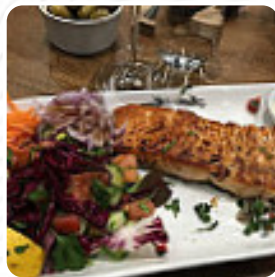

## Mem's Mezze Menu

<https://menuweb.menu>  
Half Way Road, Swale, United Kingdom  
+441795666636 - <https://www.memsmezze.co.uk/>

On this website, you can find the **complete [menu](#)** of Mem's Mezze from Swale. Currently, there are **17** meals and drinks up for grabs. Mixed reviews highlight the diverse experience of this Turkish restaurant. While some diners were dissatisfied with the loud atmosphere, slow service, and strict dress code enforcement, others praised the great food, friendly staff, and overall pleasant dining experience. Live music and entertainment received mixed reactions, with some finding it disruptive while others enjoyed the lively atmosphere. Overall, the restaurant offers a range of delicious dishes at fair prices, making it a popular choice for many customers despite some drawbacks.