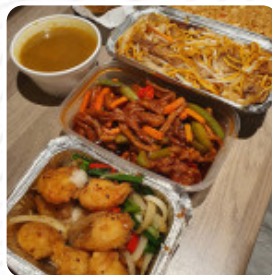

## *The Golden Crown Menu*

<https://menuweb.menu>

199 St Albans Rd, Watford, United Kingdom

+441923237483,+441923461423 - <https://www.yell.com/biz/glen-sports-and-social-club-watford-5101200>

On this website, you can find the **complete menu** of **The Golden Crown** from Watford. Currently, there are **19** menus and drinks available. Golden Crown is a top choice for flavorsome Chinese dishes in Watford. While some reviewers experienced issues like late deliveries and overly salty food, the majority highlight the generous portions, consistently delicious food, and excellent value for money offered by this restaurant. From crispy shredded beef to chicken curry, the menu features a variety of options sure to satisfy any cravings. Moreover, the friendly staff and quick delivery service make Golden Crown a go-to spot for those seeking a tasty Chinese takeaway experience in the area.