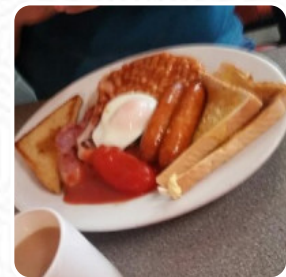

Molly's Cafe Menu

<https://menuweb.menu>
18B Augusta Street, Conwy, United Kingdom
+441492860140

A comprehensive [menu](#) of Molly's Cafe from Conwy covering all 16 dishes and drinks can be found here on the menu. Located near the railway station, this traditional café offers a delicious cooked breakfast at a great price. Friendly service, generous portions, and efficient staff make it a must-visit in Llandudno. Despite some complaints about cleanliness and greasiness from a few customers, the majority praise the food quality and quick service. The menu may not cater to all preferences, but for those seeking a hearty, traditional breakfast, this spot is a winner. With tables separated by Perspex screens for safety and cash-only payment, Molly's is a reliable option for a satisfying morning meal in town.