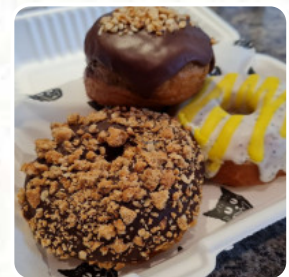

A comprehensive [menu](https://menuweb.menu) of Dee Dees Vegan Cafe from Biggleswade covering all 19 menus and drinks can be found here on the menu.