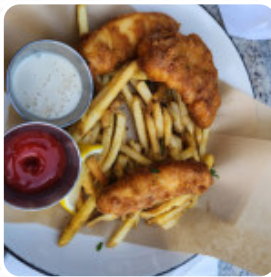

On this site, you can find the **complete [menu](#)** of Louie Brier Creek from Durham. Currently, there are **19** menus and drinks available.