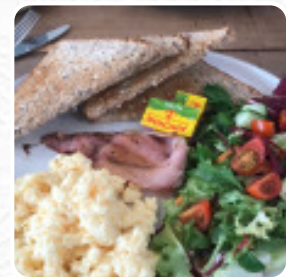

The Foxes' Den Community Cafe Menu

<https://menuweb.menu>
Bentfield Road, Bracknell Forest, United Kingdom
+447919448254,+441344305500

On this webpage, you can find the **complete [menu](https://menuweb.menu)** of **The Foxes' Den Community Cafe** from Bracknell Forest. Currently, there are **19** meals and drinks up for grabs. Tucked away near Binfield School, the Foxes Den Café is a delightful haven for locals and visitors alike. This community hub boasts a welcoming atmosphere, friendly staff, and a diverse menu offering everything from hearty breakfast options to homemade cakes and hot drinks. While the setting is inviting and clean, some patrons feel the prices can be steep, particularly for certain items. However, the café compensates with its dog-friendly outdoor space, activities for families, and easy accessibility. Whether you're stopping by for a quick bite or a leisurely coffee, the Foxes Den promises a charming experience.