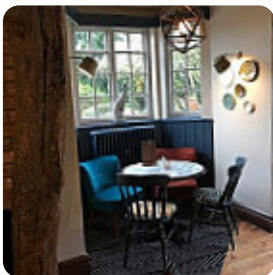

A **complete menu** of Dog Inn from Wyre Forest covering all **19** menus and drinks can be found here on the menu. Nestled in picturesque surroundings, this restaurant is a mixed bag of experiences. While many patrons praise the attentive staff, lovely ambiance, and delicious food, others have encountered disappointments regarding service and meal quality. Some customers appreciated the welcoming atmosphere for families and pets, highlighting the delightful outdoor garden, while others reported frustrating encounters, including unclear reservations and overlooked promotions. Enthusiastic visitors often rave about the flavorful dishes, particularly the fish and chips, making it a recommended spot for those seeking a pleasant dining experience. Overall, the restaurant holds potential but needs to address service inconsistencies to fully impress.