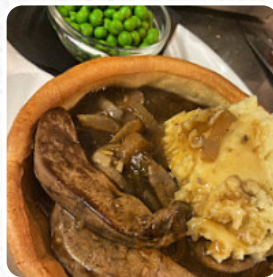

The Grapevine Community Cafe Menu

<https://menuweb.menu>

15 Scarsdale Place, High Peak, United Kingdom

+44129872965 - <http://grapevine.snappages.com/home.htm>

Here you can find the [menu](#) of **The Grapevine Community Cafe** in High Peak. At the moment, there are **19** meals and drinks on the food list. Tucked in Buxton's market square, the Grapevine Community Cafe is more than just a dining spot; it serves as a vital support center for individuals with special needs and mental health challenges. With an emphasis on creating a safe, welcoming space, the cafe offers a limited yet affordable menu primarily featuring toast and light bites. While the food is simple, patrons appreciate the ethical mission and supportive atmosphere. The cafe is highly regarded for its community impact, making it an ideal choice for those looking to contribute positively while enjoying a cozy environment with caring staff.