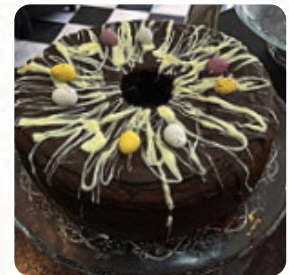

## The Patchwork Mouse Art Cafe Menu

<https://menuweb.menu>

New Street, Stroud, United Kingdom

+441452812560 - <http://thepainswickpooch.wixsite.com/thepainswickpooch>

A complete [menu](#) of The Patchwork Mouse Art Cafe from Stroud covering all 19 menus and drinks can be found here on the food list. A popular dog-friendly coffee house, tea rooms, and art gallery in the picturesque Cotswolds village of Painswick. The establishment reopened in July 2022 after two pandemic-hit years, offering delicious light lunches, breakfast options, and a variety of teas, coffees, and cakes throughout the day.