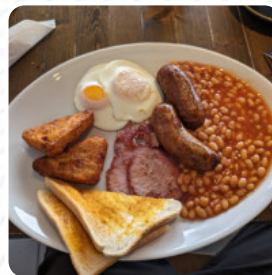

Peckish Menu

<https://menuweb.menu>

6 Commercial Sq, Mid Sussex, United Kingdom

+441444441612,+441444453153 - <http://www.peckishcafe.co.uk/>

A **complete menu** of Peckish from Mid Sussex covering all **19** meals and drinks can be found here on the food list. Nestled near the train station, this café has become a popular spot for locals and visitors alike, praised for its friendly service and cleanliness. While the menu boasts an impressive variety from traditional breakfasts to gourmet burgers and indulgent milkshakes, some patrons have raised concerns about pricing, particularly for breakfast options. However, many appreciate the well-cooked meals offered at reasonable rates. The owner's down-to-earth nature adds to the café's charm, creating a welcoming atmosphere. Despite some calls for extended hours, diners consistently express satisfaction, making it a destination worth revisiting.