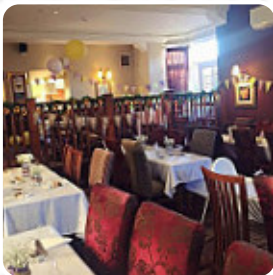

The Royal Forest Menu

<https://menuweb.menu>

4 Rangers Road, Waltham Forest, United Kingdom

+442085237246 - <https://www.brewersfayre.co.uk/en-gb/search>

A complete [menu](#) of The Royal Forest from Waltham Forest covering all **19** courses and drinks can be found here on the menu. Brewers Fayre is all about serving delicious pub food at great prices in a family-friendly environment. Our doors are always open, so come on in, take a seat, and see what tasty meals we have cooking for you.