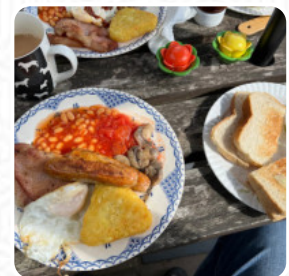

The Old Post Office Menu

<https://menuweb.menu>

The Old Post Office Cliff Lane, East Riding of Yorkshire, United Kingdom
+441964533424 - <https://www.mappletontearooms.com>

Here you can find the [menu](#) of **The Old Post Office** in East Riding of Yorkshire. At the moment, there are **19** dishes and drinks on the menu. The Old Post Office Tea Rooms in Mappleton, England is a vegan-friendly restaurant that offers delicious afternoon tea options for takeout.