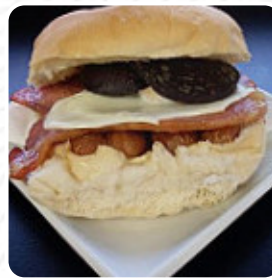

## Ellie's Pitstop Cafe Menu

<https://menuweb.menu>

Llantarnam Road, Torfaen, United Kingdom

+441633485590 - <http://taj.co.uk/?fbclid=IwAR21Ba58d1E6vXXJuYjZTIL-4sGBSDOhyyR5KzfU7xWUyE9lbyqVwWj9cfM>

Here you can find the [menu](#) of **Ellie's Pitstop Cafe** in Torfaen. At the moment, there are **16** dishes and drinks on the menu. Nestled in a welcoming atmosphere, this café has become a local favorite, renowned for its delectable breakfast offerings and exceptional service. Enthusiastic patrons praise the steaming hot dishes, especially the standout bacon, and commend the friendly staff who cater to individual preferences. The café also excels in catering for larger gatherings, consistently delivering quality meals like their delightful passionfruit and Oreo cheesecakes. With an inviting ambiance and impressive value for money, this establishment guarantees a satisfying culinary experience at any time of day, making it a must-visit destination for breakfast lovers and casual diners alike.