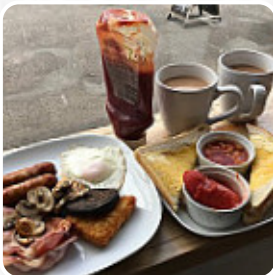

Here you can find the [menu](#) of **Morpeth Motorcycles** in Northumberland. At the moment, there are **18** dishes and drinks on the menu. Family-run cafe located within a motorcycle shop, welcoming all visitors including children. The friendly staff creates a warm atmosphere, perfect for families. Open six days a week from 9am to 4pm. Now available for delivery within 6 miles on the Just Eat app, with takeaway options also available.