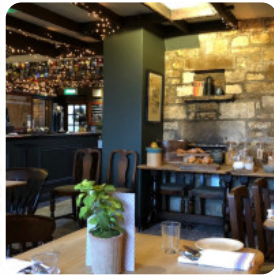

The Quarrymans Arms Menu

<https://menuweb.menu>

Quarry Hill, Wiltshire, United Kingdom

+441225743569 - <http://www.butcombe.com/pubs/the-quarrymans-arms/>

A comprehensive [menu](#) of The Quarrymans Arms from Wiltshire covering all **18** courses and drinks can be found here on the food list. The Quarrymans Arms is a charming, family-owned country pub located in the village of Box, just outside Bath. Known for its high-quality food and inviting atmosphere, our team is dedicated to providing the best possible experience for our guests, whether you're popping in for a quick pint or staying in one of our beautifully decorated bed and breakfast rooms. Our opening hours are as follows: Sun – Wed: 10.00am – 11.00pm Thu – Sat: 10.00am – 12.00am. Food service times: Mon – Thu: 12.00pm – 3.00pm, 5.30pm – 9.00pm Fri – Sun: 12.00pm – 9.00pm. Breakfast is available from 09.00am – 10.30am, or feel free to call ahead to pre-book for an earlier time.