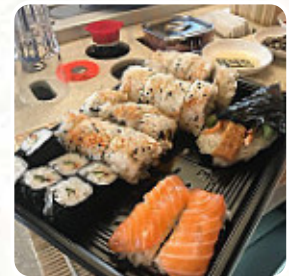

Yo! Sushi Sedley Place Menu

<https://menuweb.menu>

15 Woodstock Street, City of London, Westminster, United Kingdom
+442076290051

A comprehensive [menu](https://menuweb.menu) of Yo! Sushi Sedley Place from City of London, Westminster covering all 16 menus and drinks can be found here on the card. We specialize in fresh, flavorful, authentic Japanese cuisine, with our renowned sushi leading the way. In addition to our sushi, we offer a delicious selection of hot street food options, ranging from traditional favorites to creative fusion dishes. Our dishes are bursting with rich, aromatic flavors and made with all natural ingredients.

Yo! Sushi Sedley Place Menu

Salads

CHICKEN SALAD

Non Alcoholic Drinks

WATER

Sushi Rolls

SUSHI

Side Dishes

RICE

Sushi

CALIFORNIA ROLL

Drinks

DRINKS

Noodle

RAMEN

Japanese Specialties

YAKITORI

CHICKEN TERIYAKI

These Types Of Dishes Are Being Served

FISH

CHICKEN

SALAD

Ingredients Used

SALMON