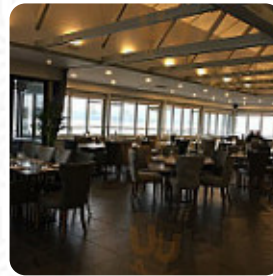

The Boat House Bistro Menu

<https://menuweb.menu>

Bewl Water Bewlbridge Lane, Wealden, United Kingdom

+441892893930,+441892890000 - <http://www.bewlwater.co.uk/>

On this homepage, you can find the **complete [menu](#) of The Boat House Bistro** from Wealden. Currently, there are **19** menus and drinks up for grabs. The Boat House offers stunning views of Bewl Water, tasteful decor, and excellent food with superb service. Whether enjoying a romantic dinner, celebrating a special occasion, or simply grabbing fish and chips, this bistro provides an unforgettable experience. From accommodating large groups for birthday celebrations to creating a cozy and personalized wedding atmosphere, The Boat House delivers exceptional service and delicious meals. The staff, led by Thomas, go above and beyond to ensure a memorable experience for all guests. A visit to The Boat House promises not only great food but also impeccable service and attention to detail.