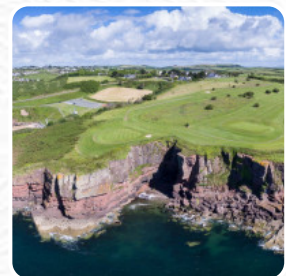

## Lighthouse Bar Restaurant Menu

<https://menuweb.menu>

Seacliff, Killea, X91 C677, Ireland, Waterford

+35351383151 - <http://www.dunmoreholiday.ie/>

A **comprehensive [menu](#)** of **Lighthouse Bar Restaurant** from Waterford covering all **18** dishes and drinks can be found here on the food list. Lighthouse Bar and Restaurant offers stunning views of the picturesque village of Dunmore East and the famous Hook peninsula, complemented by a menu featuring high-quality cuisine made from fresh, local ingredients. With a diverse selection of dishes to choose from and a wide range of specialty wines and beverages available, it's the perfect place to relax and enjoy the beautiful surroundings.