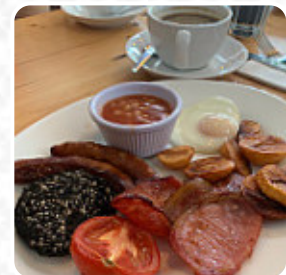

McLeary's Cafe Menu

<https://menuweb.menu>

Ballynaneashagh Crystal Sport And Leisure Centre Cork Road, Waterford, Ireland
+35351874754 - <http://mclearys.ie/mclearys-cafe/>

A **complete menu** of **McLeary's Cafe** from Waterford covering all **18** meals and drinks can be found here on the food list. The restaurant McLeary's offers a mixed experience, with some patrons raving about the superb quality of the food, while others are disappointed by lackluster offerings. From fabulous soup and warm atmosphere to underwhelming pasta and paninis, opinions vary. Friendly service and convenient location are highlighted, but the diverse menu may need improvement. Safety measures post-lockdown are appreciated, but changes in owner demeanor are concerning. Despite occasional missteps, the Eggs Benedict dish is highly recommended for its perfect execution. Overall, McLeary's presents a combination of highs and lows that may warrant a second visit.