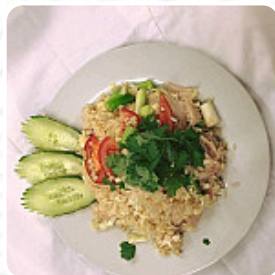

Baan Thai Menu

<https://menuweb.menu>
Bromsgrove Street, Wyre Forest, United Kingdom
+44156269292 - <https://1map.top/baan-thai-restaurant-2>

A **complete menu** of Baan Thai from Wyre Forest covering all **17** menus and drinks can be found here on the menu. Baan Thai has emerged as a local favorite, offering a delightful dining experience that showcases authentic Thai flavors. Diners rave about the fresh and expertly prepared dishes, particularly the red curry, which stands out as one of the best. The attentive and friendly staff enhance the welcoming atmosphere, ensuring guests feel valued. While some diners noted minor quibbles, such as the timing of orders and television choices, the overall consensus is overwhelmingly positive. With reasonable prices and a diverse menu accommodating various dietary preferences, Baan Thai promises a memorable culinary journey for both novices and connoisseurs of Thai cuisine.

Baan Thai Menu

Seafood

PRAWN

Appetizer

TEMPURA

Fish

SEA BASS

Steaks

STEAK SALAD

Indian

CHICKEN CURRY

Curries

MASSAMAN CURRY

Asiatische Gerichte - Huhn

THAI CURRY

Thai Dishes