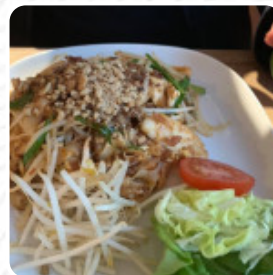

Baan Thai Menu

<https://menuweb.menu>
Bromsgrove Street, Wyre Forest, United Kingdom
+44156269292 - <https://1map.top/baan-thai-restaurant-2>

A **complete menu** of Baan Thai from Wyre Forest covering all **17** menus and drinks can be found here on the menu. Baan Thai has emerged as a local favorite, offering a delightful dining experience that showcases authentic Thai flavors. Diners rave about the fresh and expertly prepared dishes, particularly the red curry, which stands out as one of the best. The attentive and friendly staff enhance the welcoming atmosphere, ensuring guests feel valued. While some diners noted minor quibbles, such as the timing of orders and television choices, the overall consensus is overwhelmingly positive. With reasonable prices and a diverse menu accommodating various dietary preferences, Baan Thai promises a memorable culinary journey for both novices and connoisseurs of Thai cuisine.