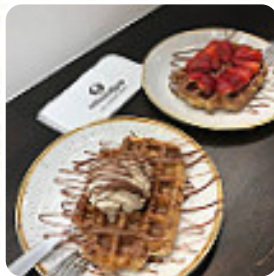

## Wafflemeister Menu

<https://menuweb.menu>  
St. Anns Road, HARROW, United Kingdom

Here you can find the [menu](#) of **Wafflemeister** in HARROW. At the moment, there are **17** dishes and drinks on the food list. Indulge in our warm and fresh Wafflemeister waffles made from a secret Belgian family recipe. Choose from a variety of toppings, including real Belgian chocolate, to create the perfect treat. In addition to our delicious waffles, we also offer coffee, hot chocolate, Gelato, thick shakes, and juices.