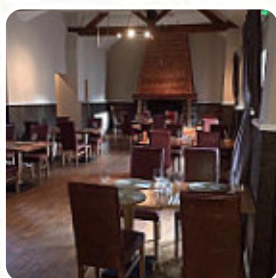

## The Offley Arms Menu

<https://menuweb.menu>

Poolside, NEWCASTLE-UNDER-LYME, United Kingdom  
+441782750242,+441782750401 - <https://madeleyvillage.co.uk>

On this webpage, you can find the **complete menu** of **The Offley Arms** from NEWCASTLE-UNDER-LYME. Currently, there are **17** meals and drinks available. The Offley Arms offers a great atmosphere, freshly prepared homemade meals, and an extensive selection of drinks, including top-notch Cask-Ales. With friendly and efficient service, this pub has been turned around by the new renter, earning high praise for its food quality and cozy layout. Dishes like the meat and potato pie and chicken Schnitzel are beautifully presented and delicious. The Sunday roast is highly recommended, with generous portions of tender lamb. While the service may be slow at times and wheelchair accessibility can be limited, the overall experience of dining at this pub is rated as excellent.