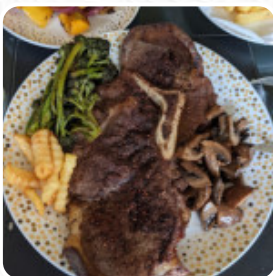

Chilli Green Menu

<https://menuweb.menu>

363 Westborough Road, Southend-on-Sea, United Kingdom
+441702343884 - <https://www.chilligreen-westcliff.co.uk>

A complete [menu](#) of Chilli Green from Southend-on-Sea covering all **15** courses and drinks can be found here on the card. Chilli Green offers traditional yet modern Indian Bangladeshi takeaway with fresh, locally sourced ingredients. Our cooking prep is done 2 hours before opening to ensure our customers truly Experience the Difference, Experience the Taste. Check out our reviews on JustEat, Facebook, Leigh Times, and Google. Come try us and we guarantee you won't be disappointed.