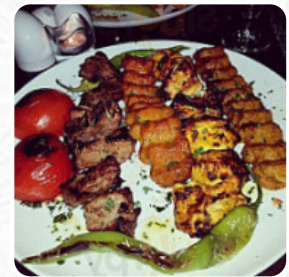

On this homepage, you can find the **complete [menu](#)** of **Miniature Grill & cafe** from Epsom. Currently, there are **16** meals and drinks up for grabs.