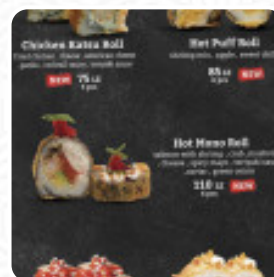

Maguro Sushi Speisekarte

<https://menulist.menu/>
Al Mathaf, Tanta, Egypt

+201090094294 - <https://www.facebook.com/Maguro.egy/>

Maguro Sushi Speisekarte

Sandwiches

CALIFORNIA SANDWICH

Sushi*

CALIFORNIA ROLL

Appetizer

TEMPURA

Fish

SMOKED SALMON

Fried Rice

FRIED RICE

Sushi Rolls

SUSHI