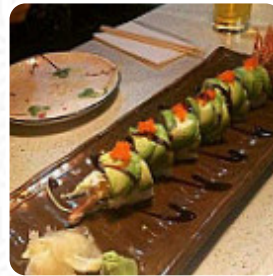

## Here Japan Menu

<https://menuweb.menu>  
Welwyn Hatfield, United Kingdom  
+441707707477 - <http://www.herejapan.com/>

Here you can find the [menu](#) of **Here Japan** in Welwyn Hatfield. At the moment, there are **16** courses and drinks on the card. In recent visits to a local Japanese restaurant, guests experienced a wide spectrum of quality. Some praised the authentic flavors and freshness of dishes like tonkotsu and spicy tuna rolls, highlighting the establishment as a hidden gem worth exploring. Others, however, reported serious hygiene issues and mediocre food quality, with complaints about dry rice, tasteless rolls, and mismanaged expectations for the price. While the ambiance received mixed reviews, the service was often noted as friendly and accommodating. Overall, the restaurant's inconsistent experiences might prompt potential diners to approach with caution, balancing high hopes with the possibility of disappointment.