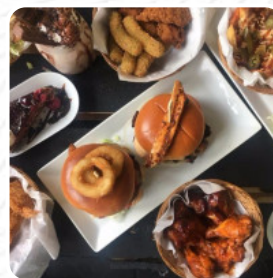

A comprehensive [menu](#) of Eat'n'chill from [Bury](#) covering all 16 meals and drinks can be found here on the card.

Eat'n'chill Menu

Side Dishes

SWEET POTATO FRIES

Starters & Salads

FRENCH FRIES

Appetizer

LOADED FRIES

Chicken Wings

WINGS

American Food

MAC AND CHEESE

Milkshakes

MILKSHAKE

Sides

BACON

These Types Of Dishes Are Being Served

CHICKEN

BURGER

WRAP

PIZZA

Eat'n'chill

36 Market Street, Bury, United Kingdom