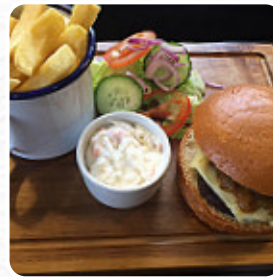

Globe Canteen Coffee Menu

<https://menuweb.menu>

1 Globe Square, Tameside, United Kingdom

+441613393933 - <http://www.globecanteen.co.uk>

On this homepage, you can find the **complete [menu](#)** of **Globe Canteen Coffee** from Tameside. Currently, there are **26** menus and drinks up for grabs.