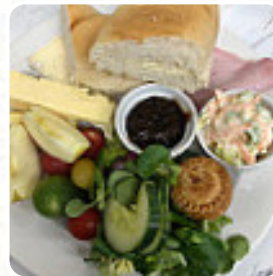

The Pantree Menu

<https://menuweb.menu>

2 Readesdale Avenue, Cheshire East, United Kingdom
+441270652300 - <https://www.facebook.com/pantreecrew/>

Here you can find the [menu](#) of **The Pantree** in Cheshire East. At the moment, there are **19** menus and drinks on the card. Located in the heart of Wistaston, our cozy independent cafe offers a full breakfast and lunch menu, expertly brewed fresh ground coffee, and a delightful selection of homemade cakes and pastries. Enjoy our delicious food and beverages in our welcoming space or take them to go.

The Pantree Menu

Drinks

DRINKS

Vegetarian Dishes

CARROT CAKE

Fresh Juices

CARROT JUICE

Bread