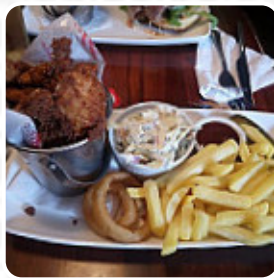

## ***The Purple Dog Menu***

<https://menuweb.menu>

42 Eld Lane, Colchester, United Kingdom

+441206564995 - <https://purpledogs.touchtakeaway.net/menu>

A complete [menu](#) of **The Purple Dog** from Colchester covering all **23** dishes and drinks can be found here on the menu. The Purple Dog pub has been a place of refreshment since 1647, making it one of the oldest pubs in Colchester. We proudly serve award-winning ales, beers, and wines, along with a variety of coffees and delicious homemade food. Our friendly atmosphere welcomes all guests. Please note that we are currently operating as a restaurant due to government restrictions, which means alcohol can only be purchased with a meal. Additionally, households are not permitted to mix indoors, but groups of up to 6 people can mix outside. Thank you for your understanding and patience.